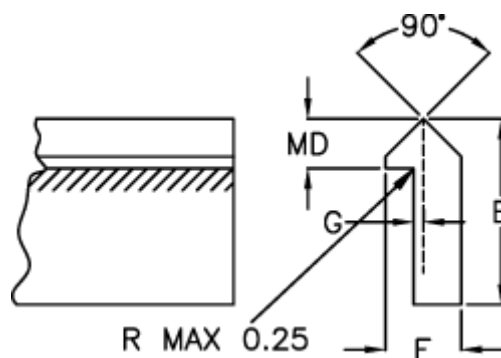

Data Sheet

Article number: 055022500

Description: Single edge track T2 2500mm

Measures

E = 15.87

F = 6.35

G = 0.78

Kg/m = 0.509

MD(T) = 4.75